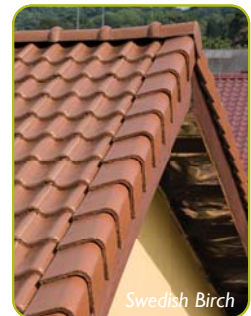

for more product information or enquiries, call toll free no. 1800 88 0865,
or visit www.monier.com.my